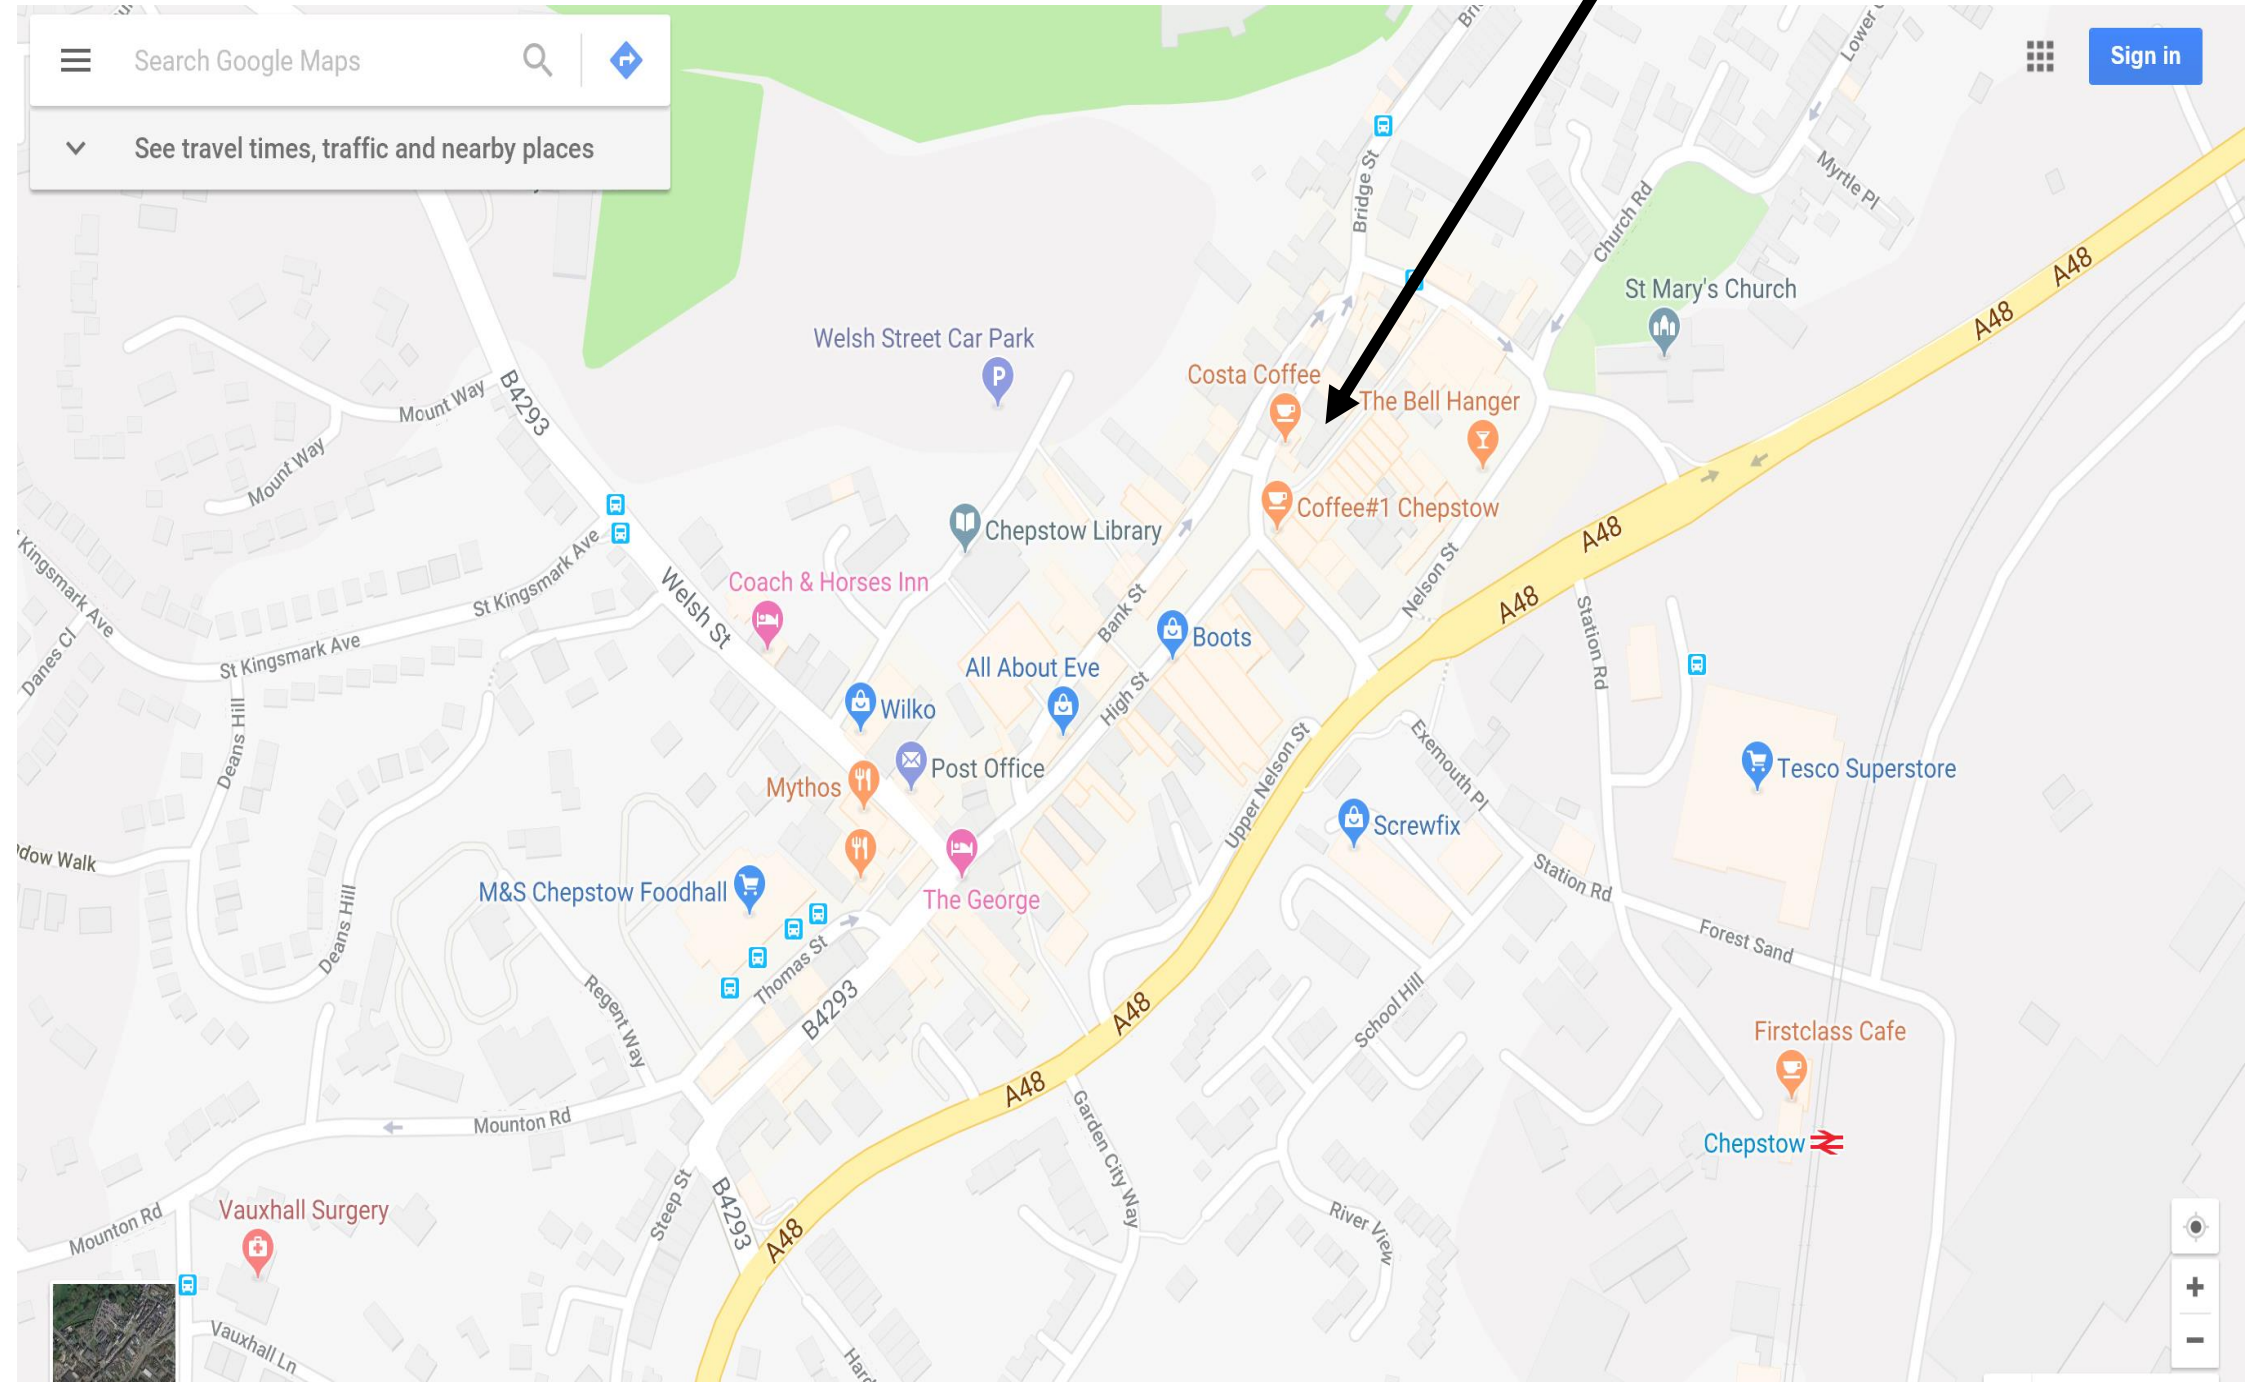

Search Google Maps

See travel times, traffic and nearby places

Sign in

Vauxhall Surgery

Vauxhall Ln

Mounton Rd

Steep St

B4293

A48

M&S Chepstow Foodhall

Thomas St

Regent Way

Mythos

The George

Post Office

Wilko

Tesco Superstore

Screwfix

Station Rd

Forest Sand

Firstclass Cafe

Chepstow

A48

A48

A48

A48

A48

A48

Mount Way B4293

Mount Way

St Kingsmark Ave

Welsh St