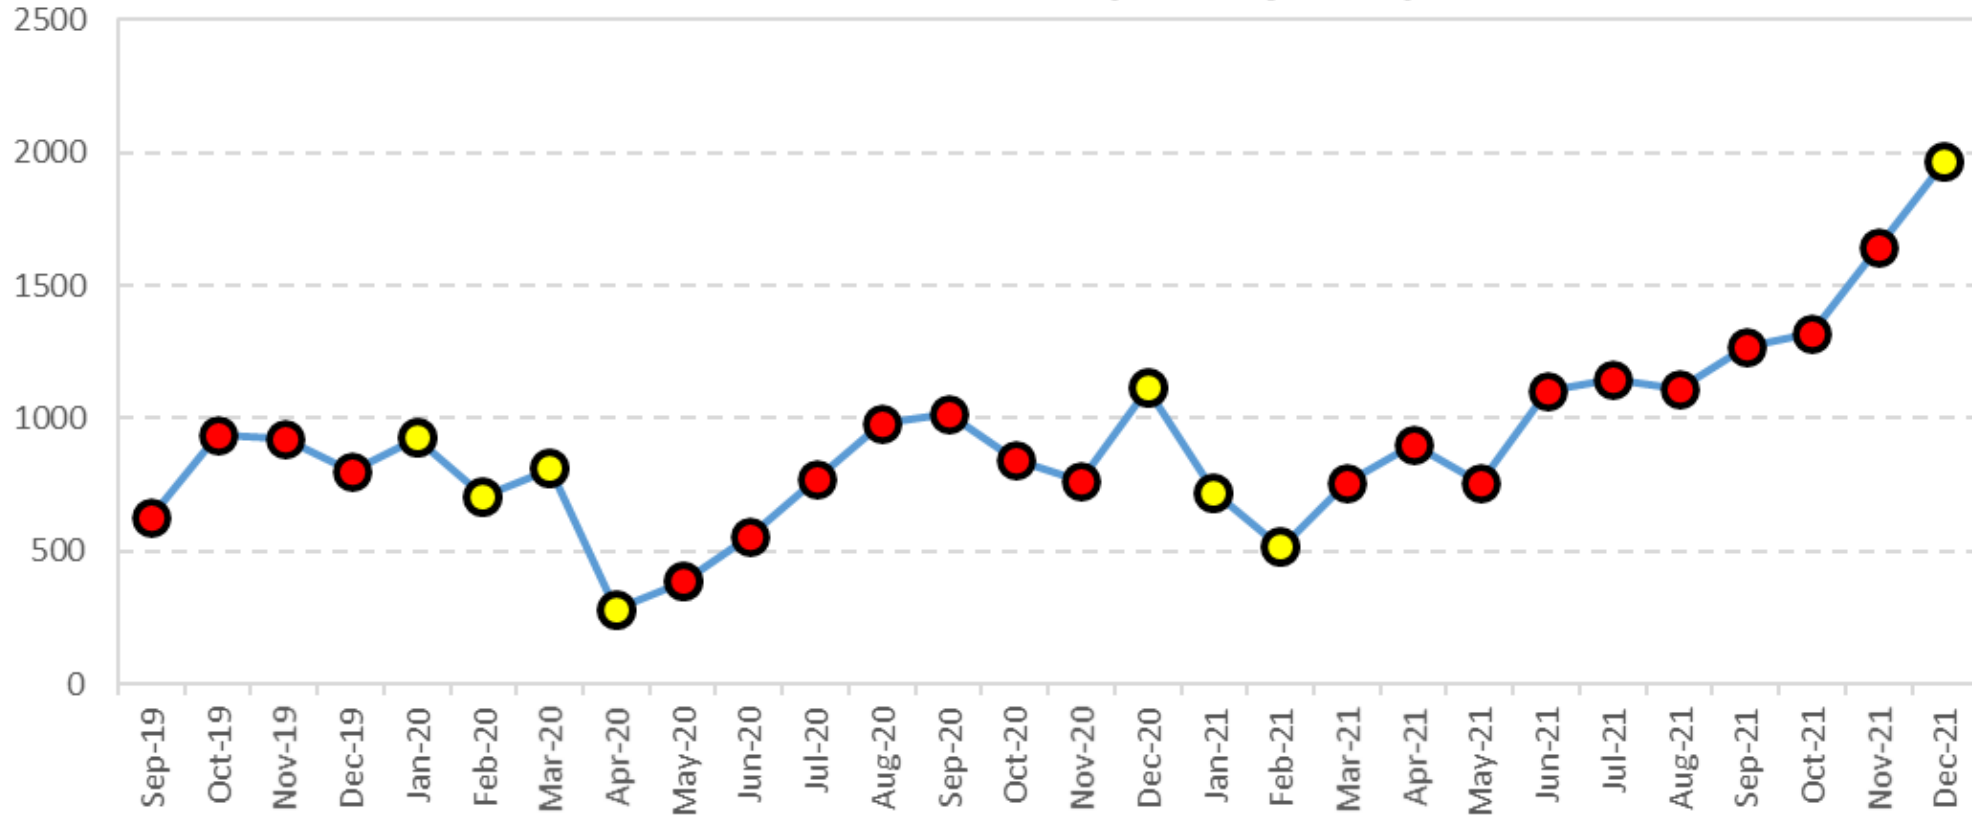

Hours of Unmet Need (Countywide)