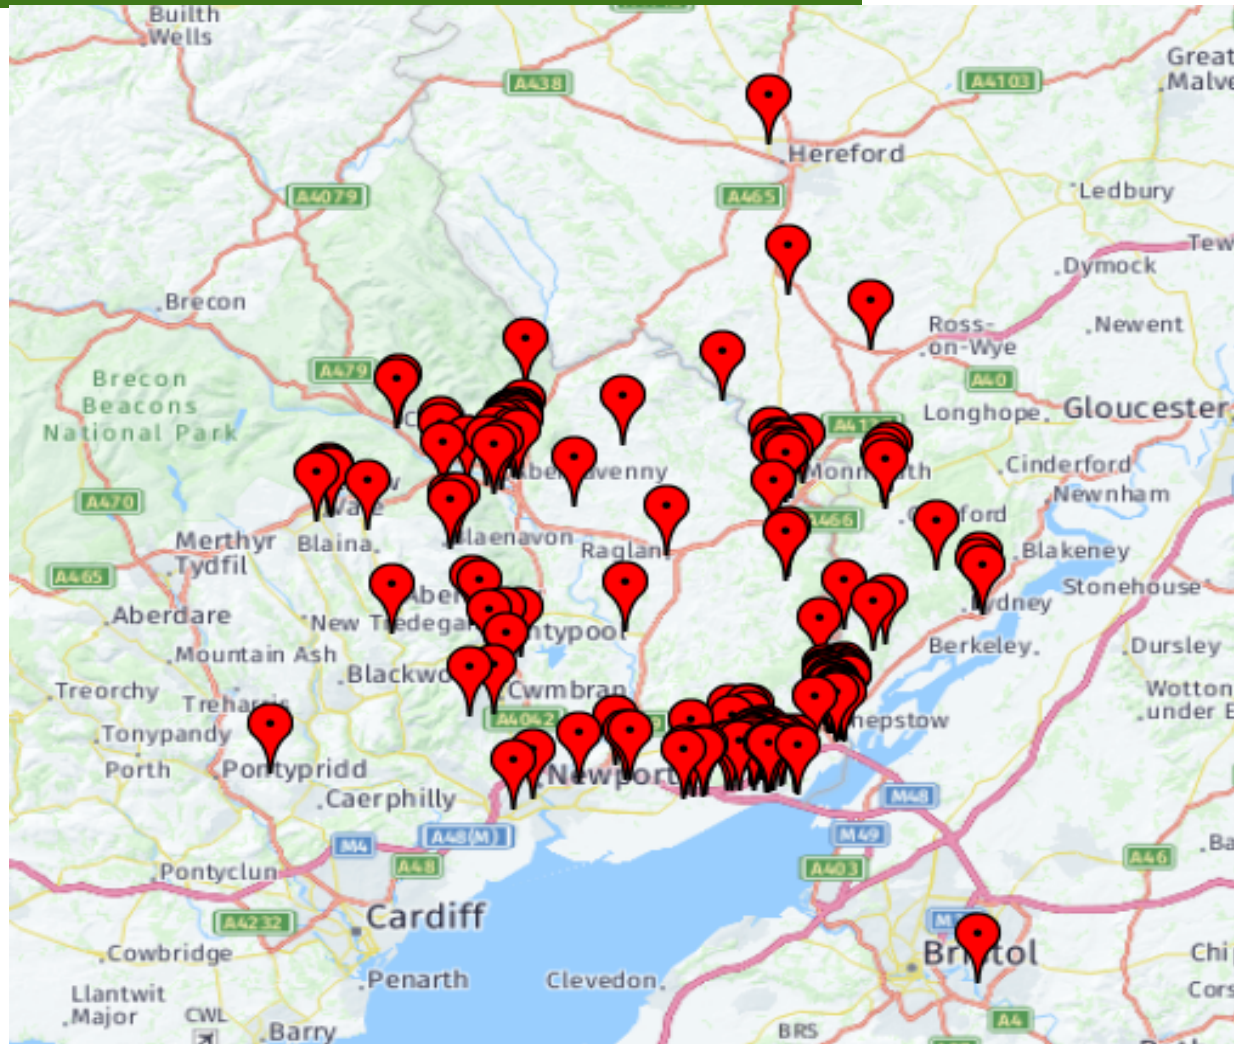

This page is intentionally left blank

monmouthshire
sir fynwy

Hours of Unmet Need (Countywide)

monmouthshire
sir fynwy

TWUD Patches	Dec-21
North Monmouthshire	542.25
Central Monmouthshire	614.75
South Monmouthshire	811.00
Total	1968.00

	Supply
	Down
	Up
	Down
	Up
	Stable
	Down
	Stable
	Down
	Stable
	Stable

Green	
Green	Green
Light Green	Light Green
Light Green	Light Green

Green	
Green	Green
Light Green	Light Green
Light Green	Light Green

Green	
Light Green	Light Green
Light Green	Light Green

Green	
Green	Green
Light Green	Light Green
Light Green	Light Green

Red	
Light Red	Light Red
Light Red	Light Red
Light Red	Light Red

monmouthshire
sir fynwy

monmouthshire
sir fynwy

monmouthshire
sir fynwy

monmouthshire
sir fynwy