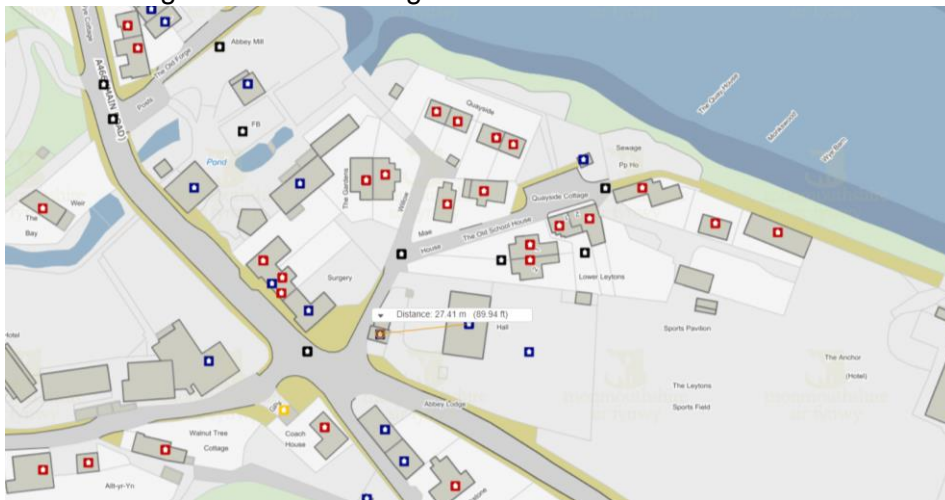

## Appendix C

Tintern Village Hall to Old Filling Station – 27.41 metres

Tintern Village Hall to Anchor Inn – 162.25 metres

Tintern Village Hall to The Wild Hare – 82.84 metres

Tintern Village Hall to Abbey Mill – 69.40 metres

Tintern Village Hall to Leyton's Field (Site of Tintern Fete) – 75.03 metres